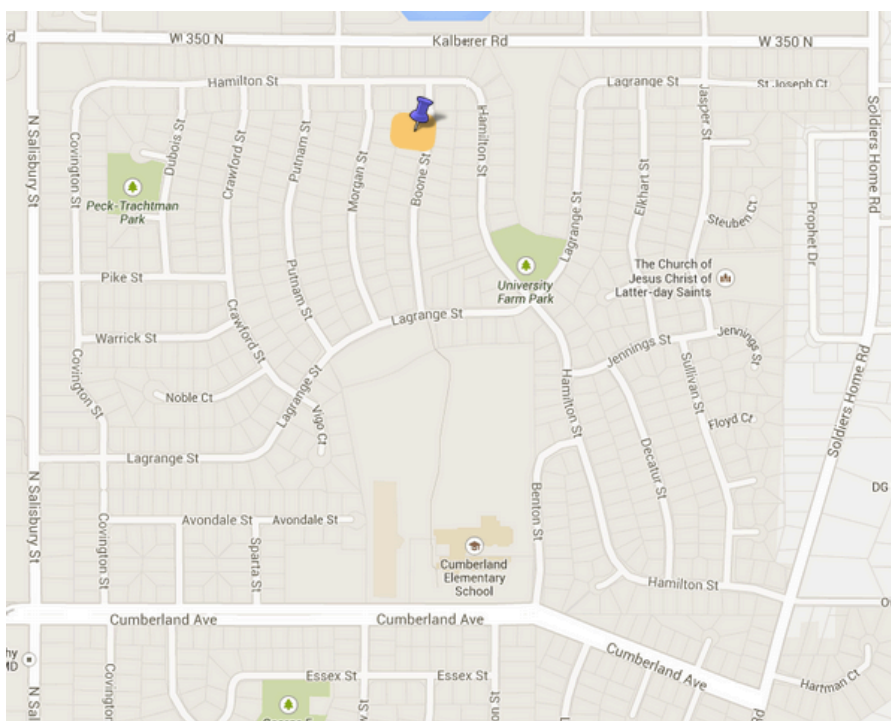

Join us for a

LORRE POTLUCK

When: September 15 from 4-7 PM

Where: 3407 Boone Street (see map)

Who: LORRE staff, students, faculty and their families

What to bring? In case you aren't sure what to bring or need some direction, follow the guidelines to the right.