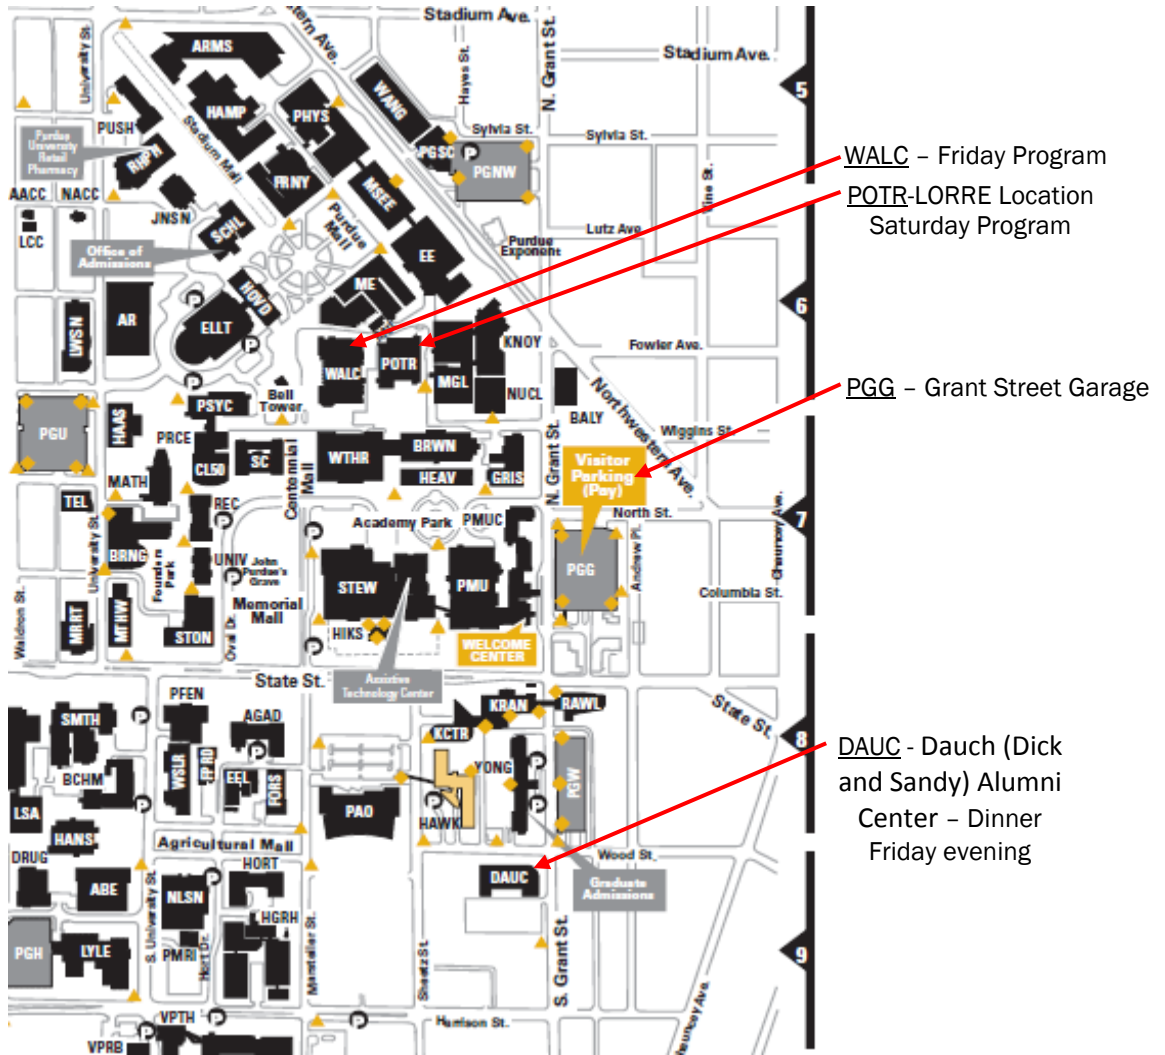

Visitors Check-in (student ambassadors at each location)

Hotels

- Hilton Garden Inn (765-743-2100; 356 East State Street; West Lafayette, IN 47906)
- Holiday Inn Select (765-420-1522; 515 South Street; Lafayette, IN 47901)
- The Hampton Inn (765-269-8000; 160 Tapawingo Drive; West Lafayette, IN 47906)

Campus Map of LORRE 40<sup>th</sup> Locations:

Purdue University Shuttles will pick up guests at the Hilton Garden Inn, The Hampton Inn, and Holiday Inn Select at 7:30 AM, and transport guests to/from WALC or DAUC to these hotels in the afternoon and evening.

Parking will be in the Grant Street Garage (PGG on the map above). Please bring your parking pay stub with you to the event and have your parking validated.