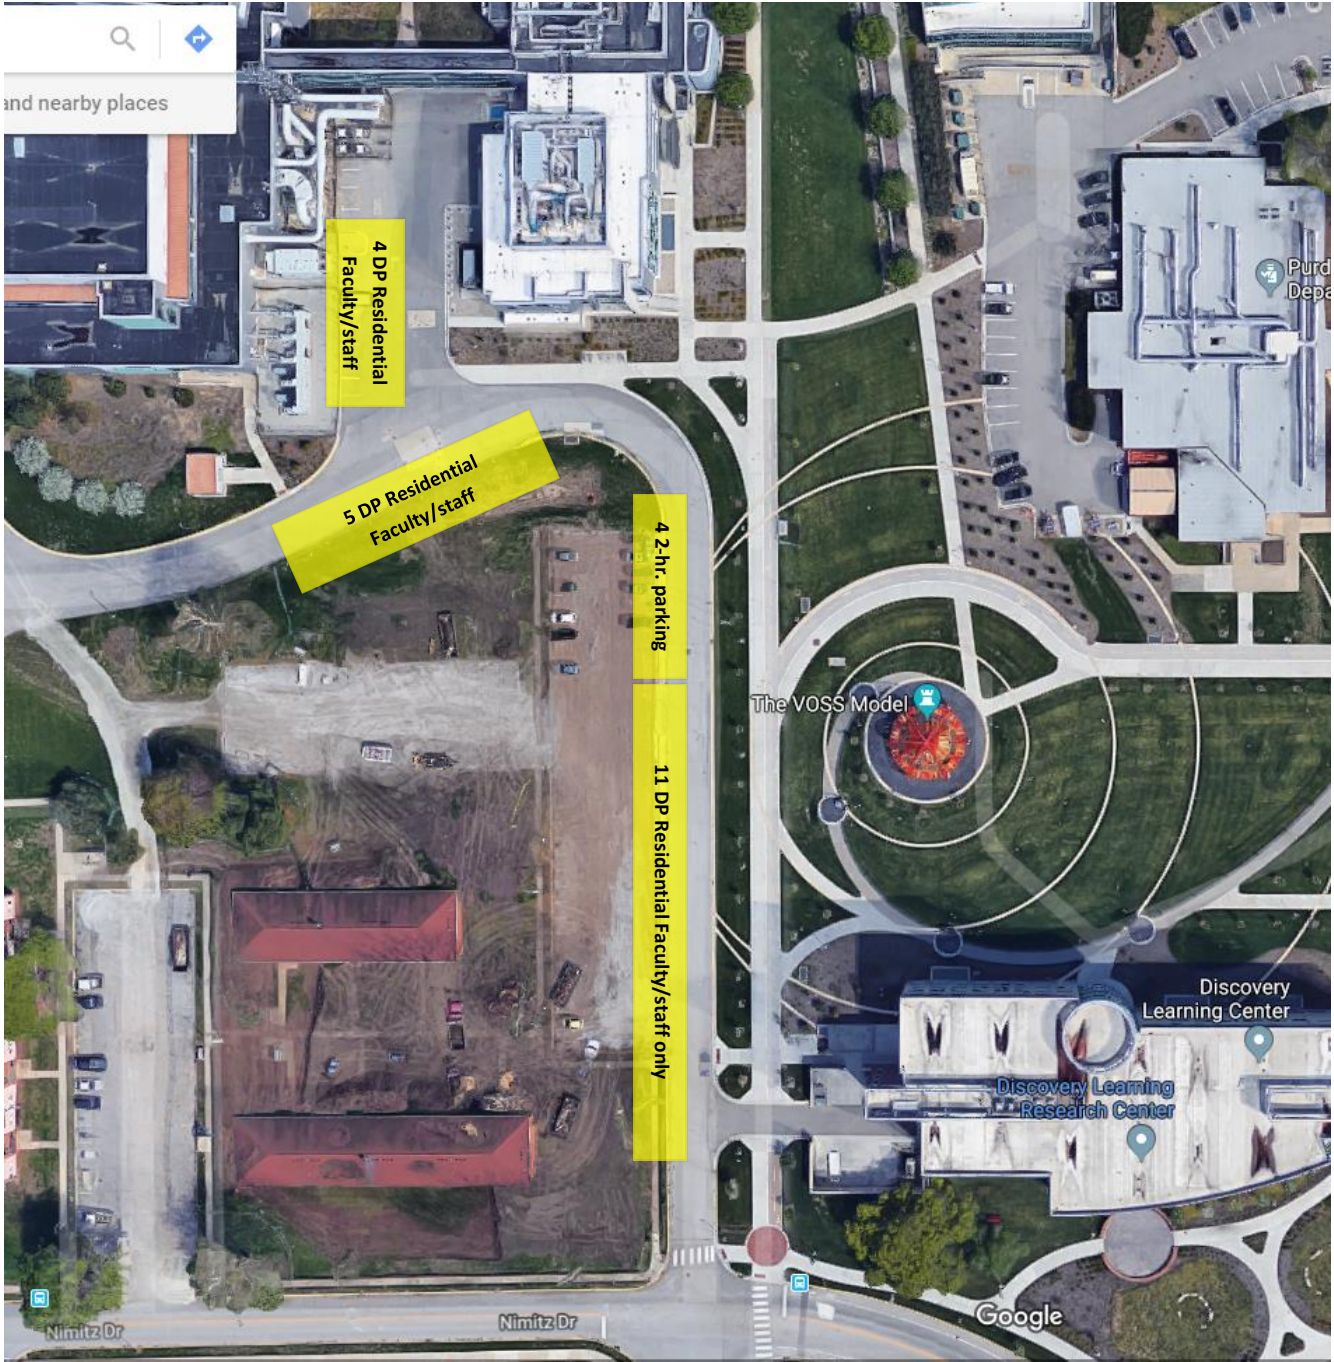

Parking Summary:  
16 DP residential faculty and staff  
4 2-hour  
Total: 20

Parking Summary:  
20 DP residential faculty and staff  
4 2-hour  
Total: 24