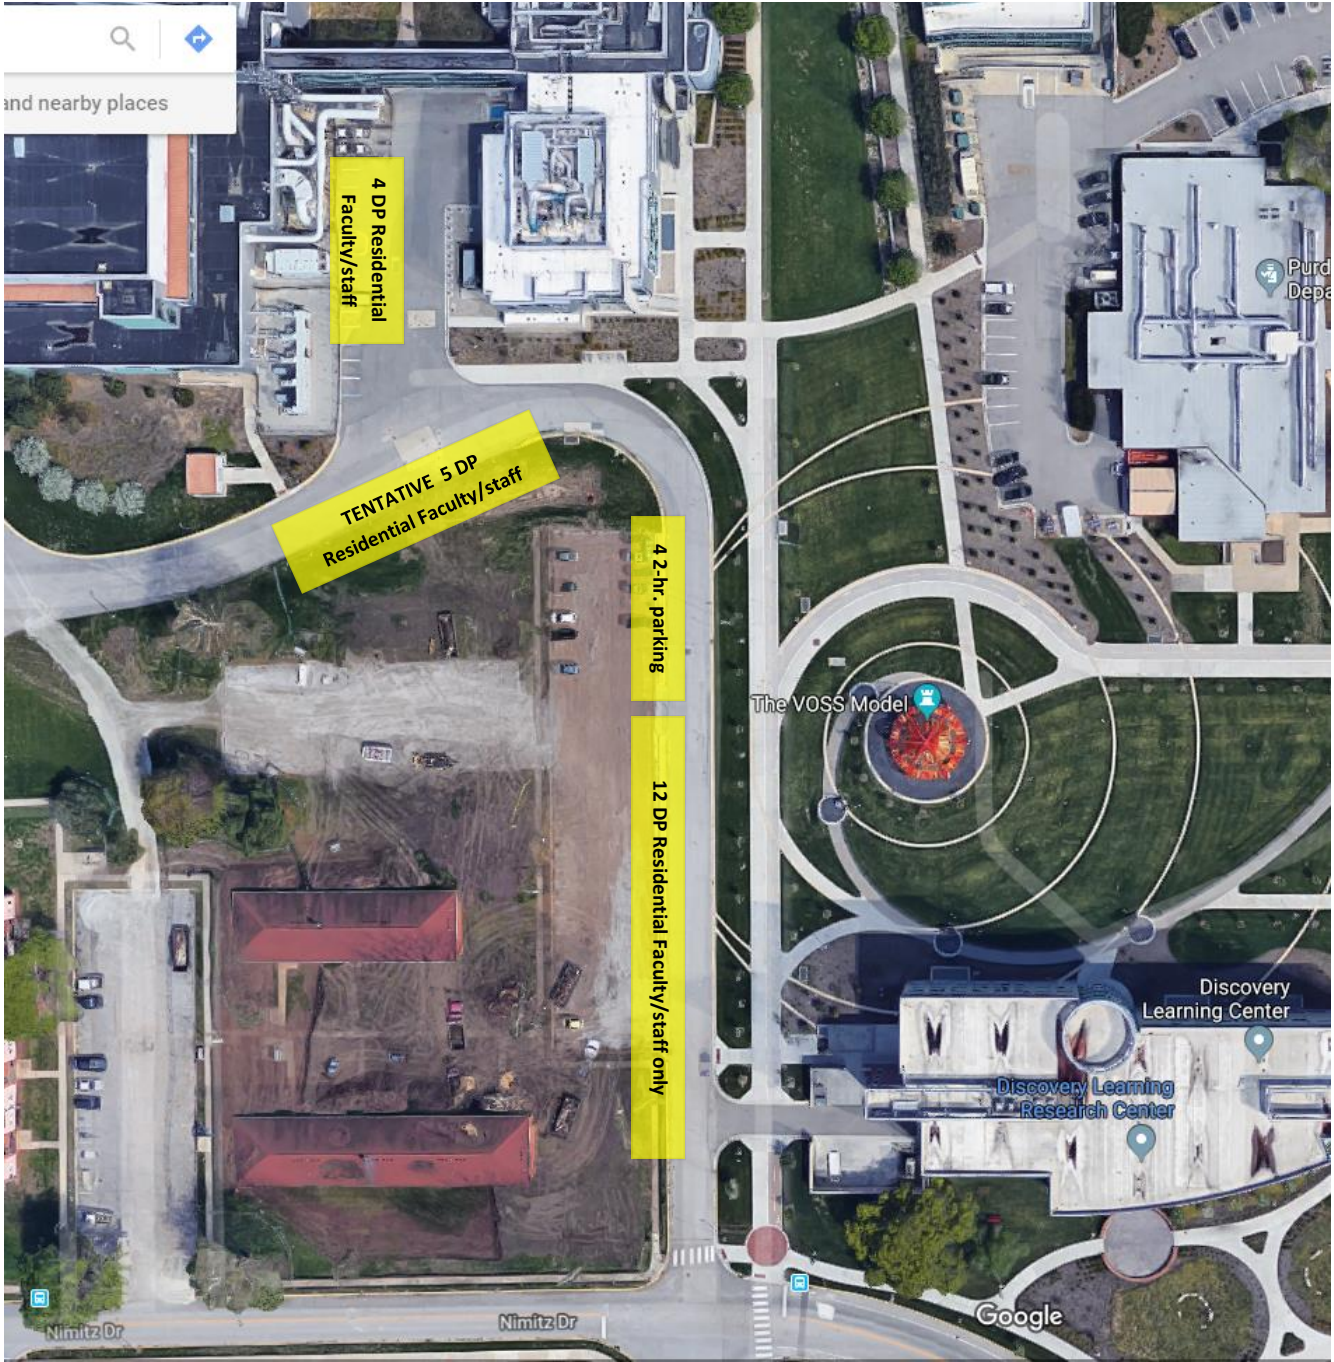

Parking Summary:
16 DP residential faculty and staff
4 2-hour
Total: 20

Parking Summary:
21 DP residential faculty and staff
4 2-hour
Total: 25